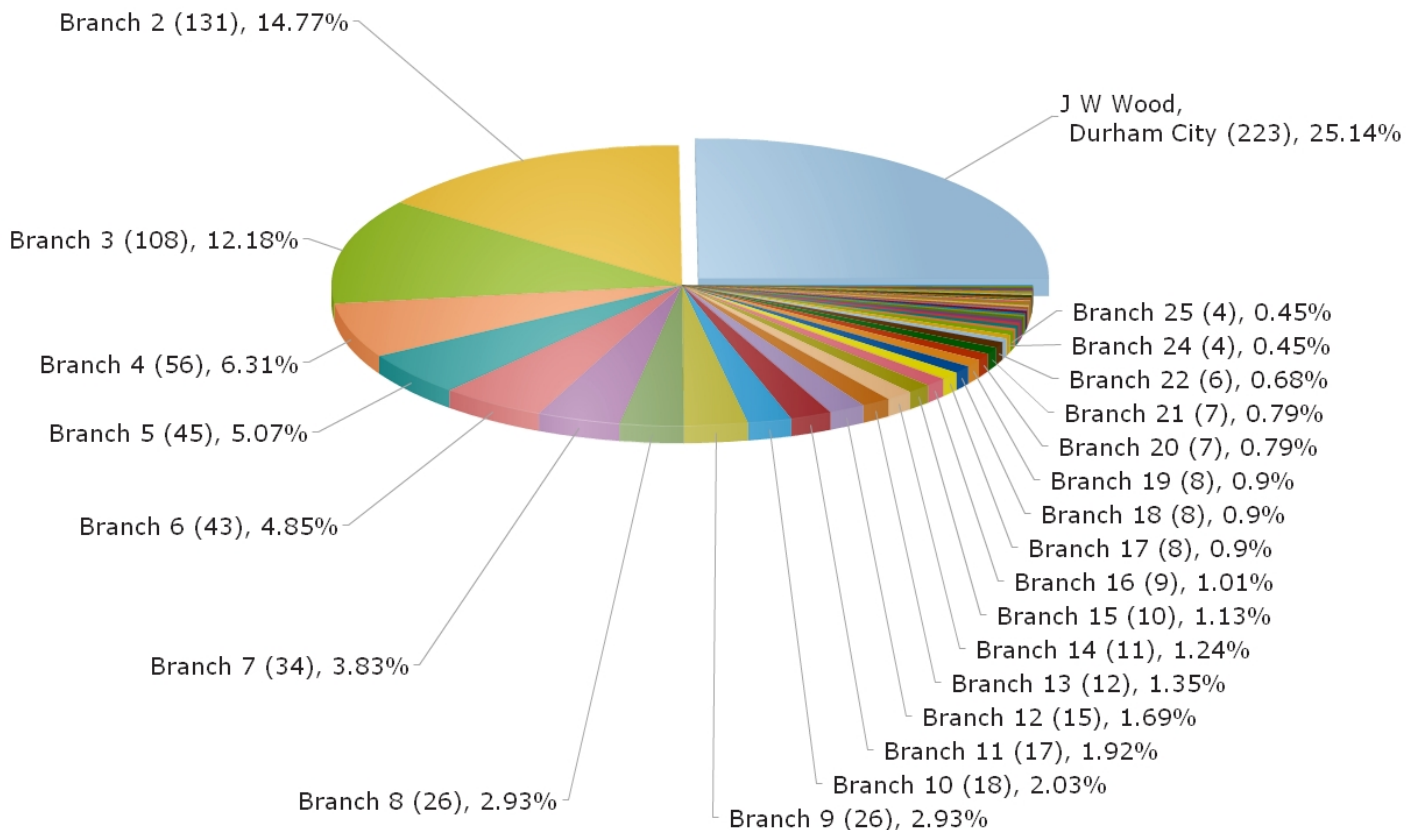

Most SOLD properties registered online in DH1, DH6, DH7*

J W WOOD

Date: 02-01-2009 to 25-12-2009

- Property Status: SSTC
- Beds from: All to: All
- Price from: All to: All
- Property Type: Any

*Based on an independent survey of property websites undertaken by Vizzihome, the independent industry market research provider. Properties are sold subject to contract or under offer. The number of properties registered as sold does not necessarily equate to completed sales.

*The above agent was the agent with the highest number of properties displayed on the internet as "sold" between the above dates and in the locations shown based on an independent survey by Vizzihome. There may be other agents which exceed these figures but do not publish their data on the internet. Information sourced from estate agency internet data, collated and published by Vizzihome. Due to variations in publishing policies or where such information is believed to be inaccurate or otherwise manipulated, not all agents and property data may be represented. Whilst every effort is made to ensure the accuracy of the data, no responsibility can be accepted for any errors or omissions. We compile data from portals and individual websites. If a subscribing agent would like additional agents included in our analyses that don't currently appear, this can be arranged.